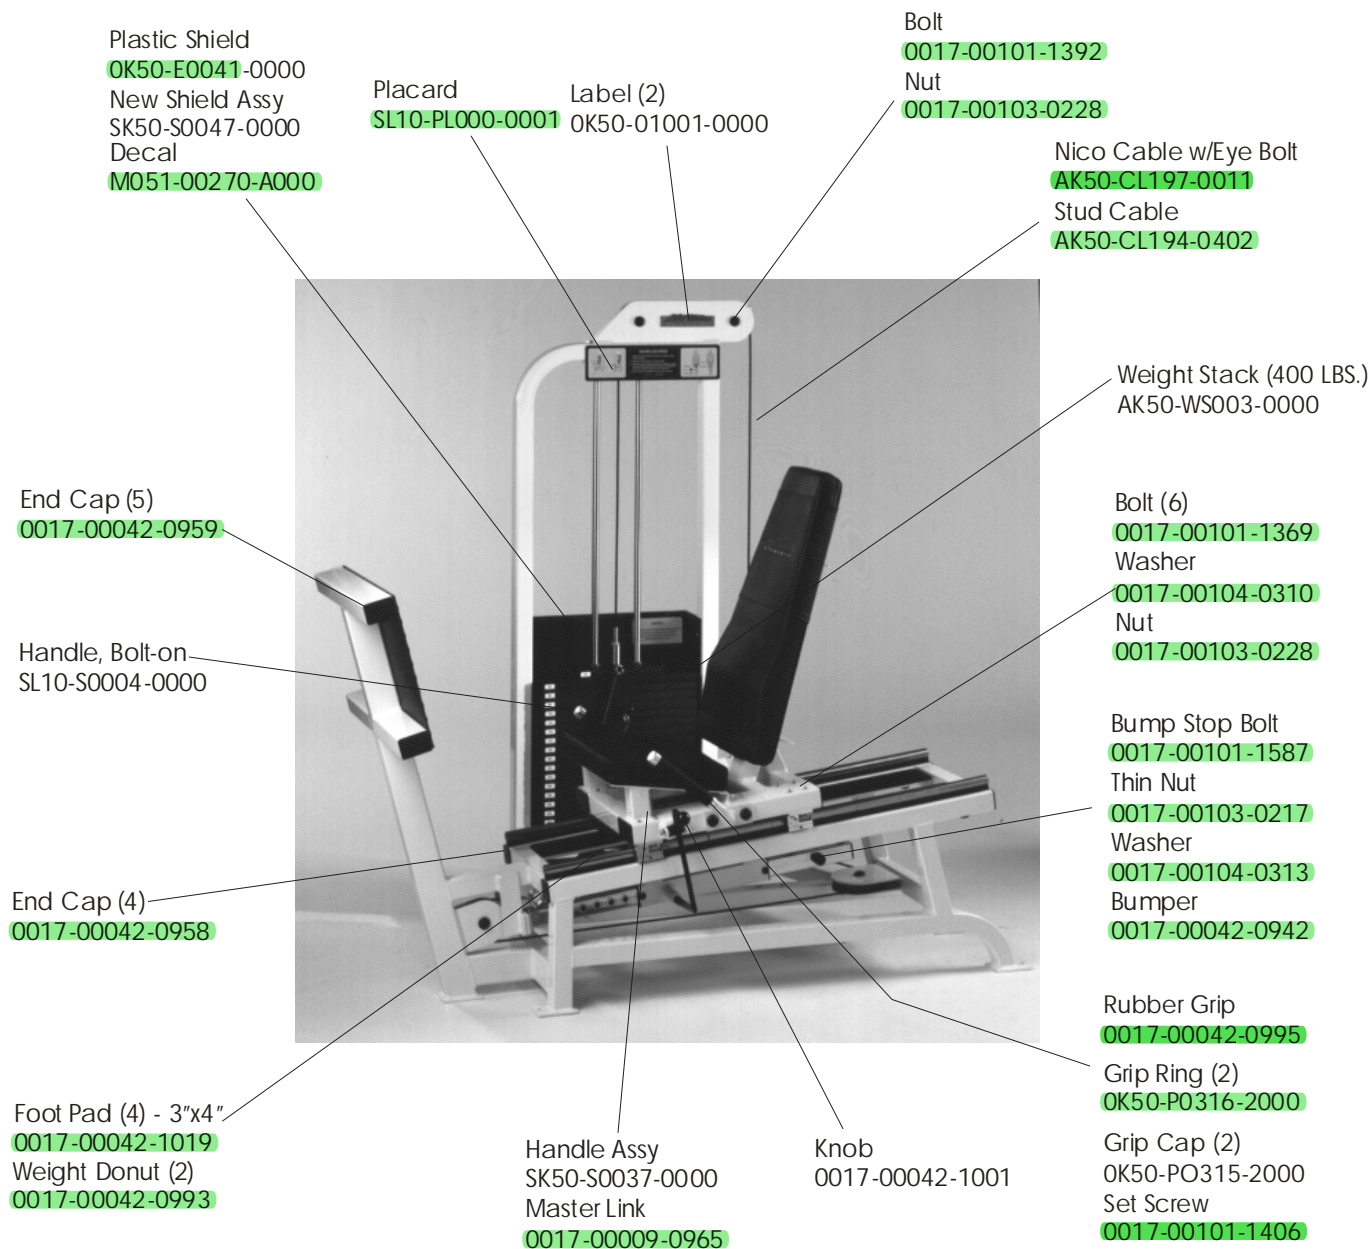

# STRENGTH 9000 SERIES TRAINING EQUIPMENT

## SL10 - Seated Leg Press